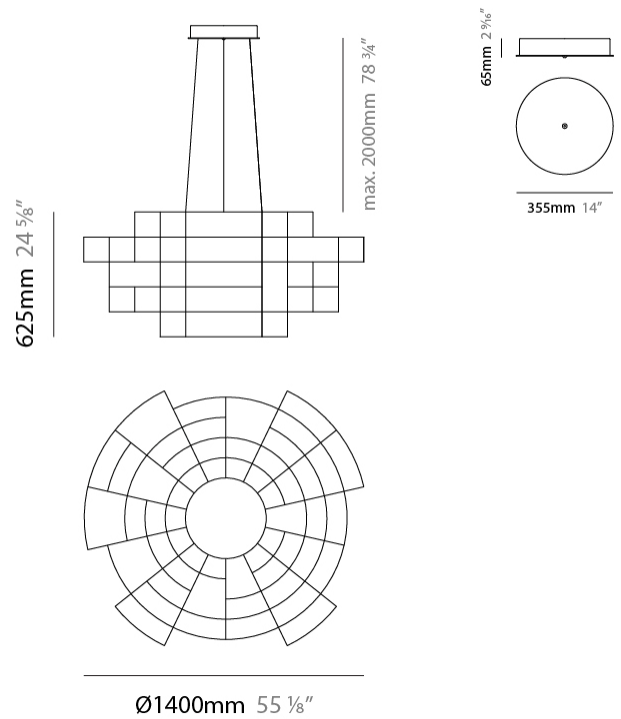

SPECTRE SUSPENSION

D101654-

base number   LED Dimming   Color Temperature   Finish Options

1. To build a product code in our configurator select the specify button on the base model # product page
2. To build a manual product code on this datasheet choose from the options listed below in blue font and add the suffix to the base model #

GENERAL

Series: Spectre
Brand: Quasar
Division: Design
Mounting Type: Suspension
Mounting Location: Ceiling
Subcategory: Ambient

PHYSICAL

Shape: Abstract
Diameter (mm): 1400
Diameter (in): 55 1/8
Height (mm): 625
Height (in): 24 5/8
Max. Overall Height (mm): 2625
Max. Overall Height (in): 103 3/8
Light Distribution: Omnidirectional
Weight (kg): 7
Weight (lbs): 15.43
Fixture Finish: [NIC / BRA / BBR](#)
Fixture Material: Metal
Cable Details: 2000mm Cable
Upon Request: Custom Sizes

ELECTRICAL

Lamp Type: LED
Input Wattage (W): 102.6
Dimming: [Non-Dimming / Phase Dimming (120vac Only)](#)
Driver Included: Yes
Driver Location: Integrated
Driver Type: Constant Voltage - 120/277Vac
Driver Class: Class 2
Input Voltage (V): 120 - 277
Output Voltage (V): 12
Upon Request: (Not included - see components) Integral: 0-10Vdc dimming

LED

Number of LEDs: 171
Color Temperature (°K): [2400 / 2800](#)
Max. Delivered Lumen (lm): 6060 (2800K)
CRI: >90 CRI
Lamp Life (hrs): 50000

OPTICAL

RATINGS AND CERTIFICATIONS

Certified By: Certified for North American Standards
IP rating: IP20